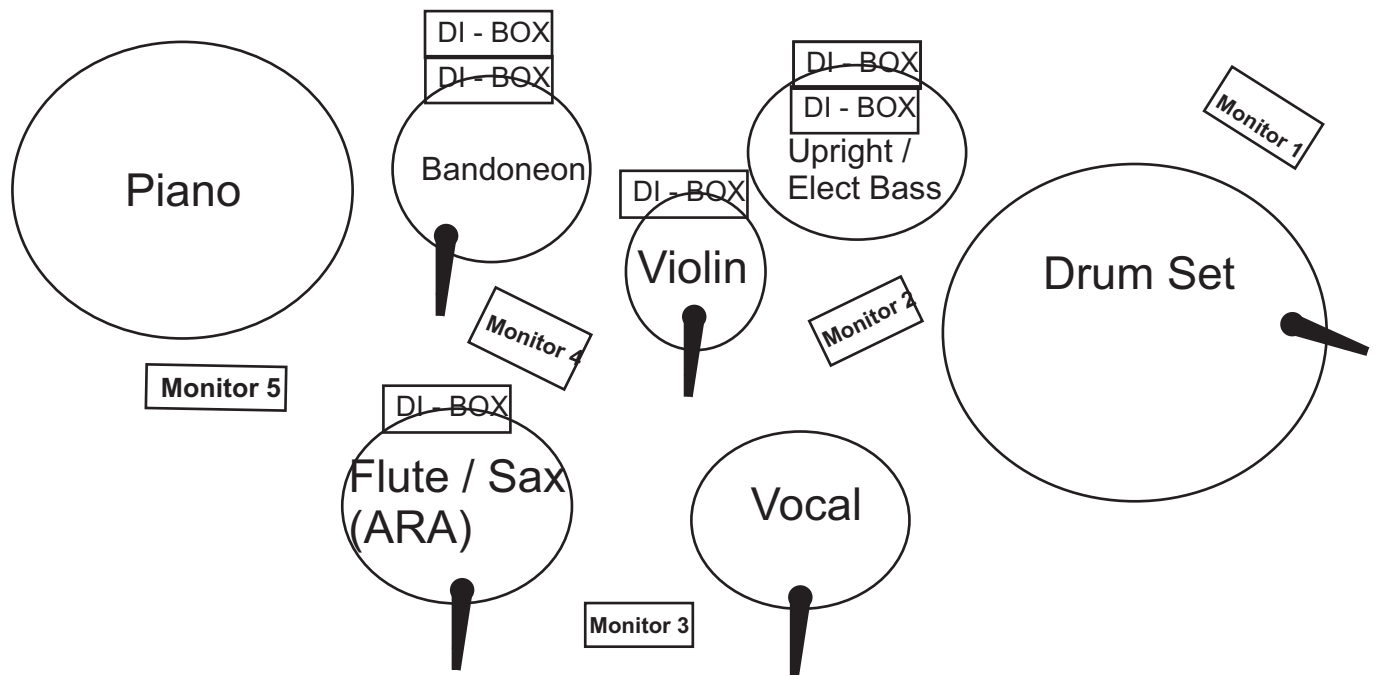

Backline Rider

Back Line Rider:

Sax / Flute: 1DA-BOX + 57 or similar

Vocal: Cord less Beta 58 or Similar

Violin: 1 DA-BOX + Condenser Mic or similar

Bandoneon: 2 DA-BOX (Bandoneon player will bring his 2 mics)

Bass: 1 DA-BOX

Piano: Piano (2 Condenser Mics)

Drums:

3 Over Head microphones (2 Over Heads 1 Hi Hat)

7 SM 57 or equivalent for 5 toms , 2 Snare Drum.

1 microphone 112 AKG or (BETA 52) for Bass Drum

1 Sm58 for Vocals